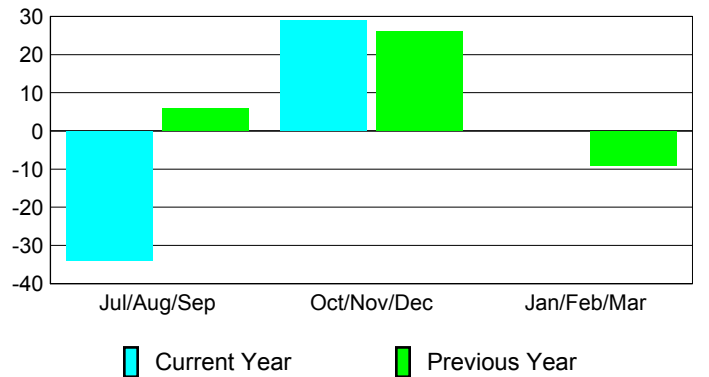

Gender Comparison 2012-2013

Jan/Feb/Mar

Male

Female