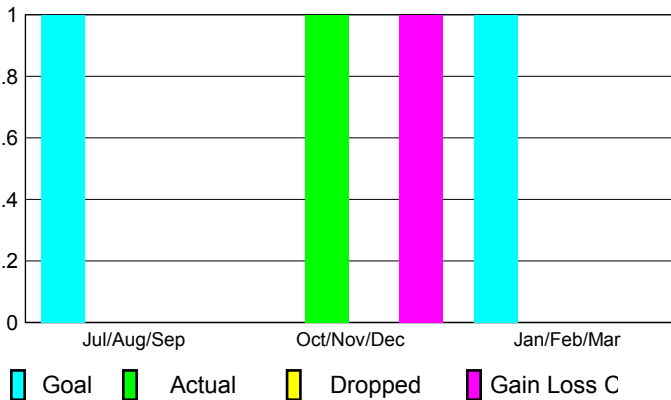

## CLUBS

Club Results  
2012-2013

Clubs  
2011-2012

Month	New Club Goal	Actual New Clubs	Actual Dropped Clubs	Gain/Loss of Clubs	Gain/Loss of Clubs
Jul/Aug/Sep	1	0	0	0	0
Oct/Nov/Dec	0	1	0	1	0
Jan/Feb/Mar	1				0
<b>Totals</b>	<b>2</b>	<b>1</b>	<b>0</b>	<b>1</b>	<b>0</b>

### Club Results 2012-2013

Goal, New, Dropped, Gain/Loss