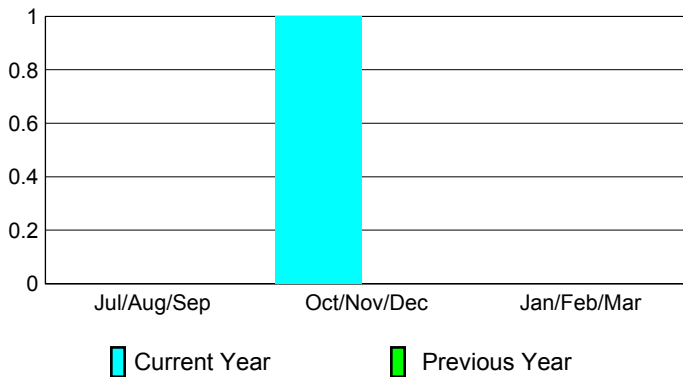

2012-2013 GMT Reports for District (or Undistricted) **District O 3**

GMT: Mr. Pedro Mario Marrello

Location: ARGENTINA

GMT CA: 3

CLUBS

Club Results
2012-2013

Clubs
2011-2012

Month	New Club Goal	Actual New Clubs	Actual Dropped Clubs	Gain/Loss of Clubs	Gain/Loss of Clubs
Jul/Aug/Sep	1	0	0	0	0
Oct/Nov/Dec	0	1	0	1	0
Jan/Feb/Mar	1				0
Totals	2	1	0	1	0

Club Results 2012-2013

Goal, New, Dropped, Gain/Loss

Comparison of Club Gain/Loss

Current Year Compared to the Previous Year

YTD Status Quo Clubs 2012-2013

Status Quo Clubs Compared to Status Quo Members

MEMBERSHIP

Membership Results
2012-2013

Membership
2011-2012

Month	Net Memb Goal	Actual New Memb	Actual Dropped Memb	Gain/Loss of Memb	Gain/Loss of Memb
Jul/Aug/Sep	20	27	-61	-34	6
Oct/Nov/Dec	20	49	-20	29	26
Jan/Feb/Mar	30				-9
Totals	70	76	-81	-5	23

Membership Results 2012-2013

Goal, New, Dropped, Gain/Loss

Comparison of Membership Gain/Loss

Current Year Compared to the Previous Year

Gender Comparison 2012-2013

Jan/Feb/Mar

Male

Female