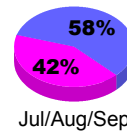

Gender Comparison 2012-2013

Jan/Feb/Mar

Male

Female