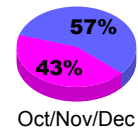

Gender Comparison 2012-2013

Jan/Feb/Mar

Male

Female