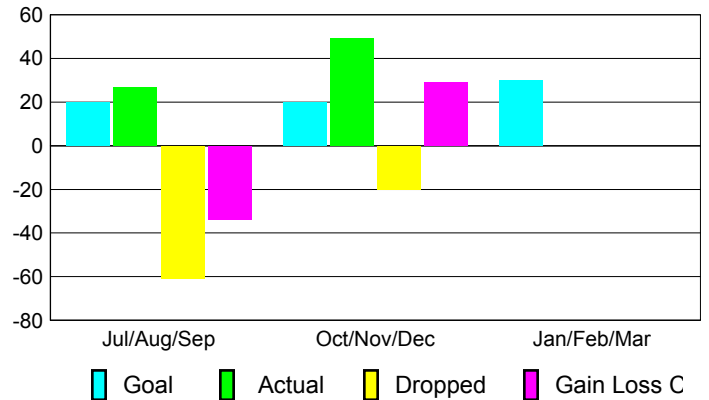

### YTD Status Quo Clubs 2012-2013

Status Quo Clubs Compared to Status Quo Members

## MEMBERSHIP

Membership Results  
2012-2013

Membership  
2011-2012

Month	Net Memb Goal	Actual New Memb	Actual Dropped Memb	Gain/Loss of Memb	Gain/Loss of Memb
Jul/Aug/Sep	20	27	-61	-34	6
Oct/Nov/Dec	20	49	-20	29	26
Jan/Feb/Mar	30				-9
<b>Totals</b>	<b>70</b>	<b>76</b>	<b>-81</b>	<b>-5</b>	<b>23</b>

### Membership Results 2012-2013

Goal, New, Dropped, Gain/Loss

### Comparison of Membership Gain/Loss

Current Year Compared to the Previous Year